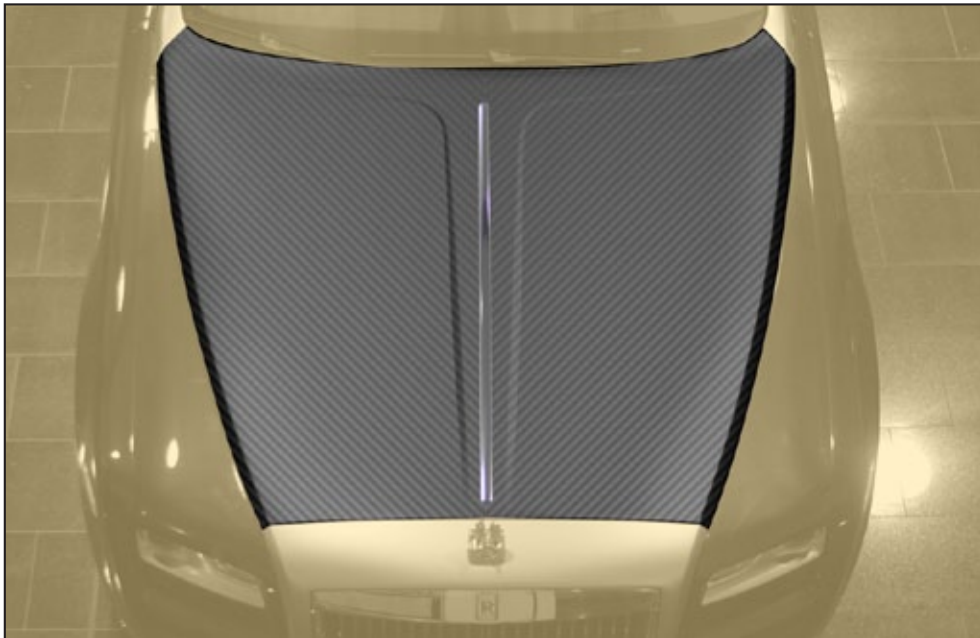

Engine bonnet with bar exposed RRD 210 001
visible carbon fibre primed without clear coat