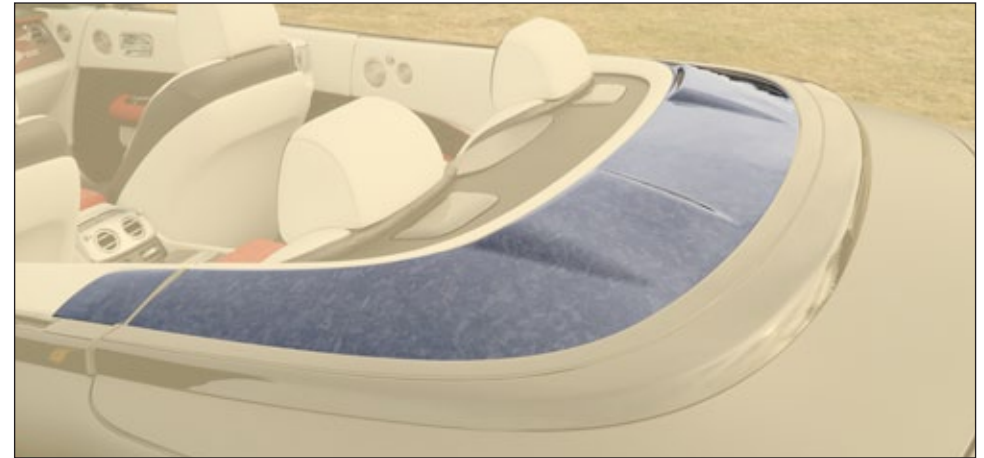

Carbon folding roof

RRW 731 991

3 part set

visible carbon fibre primed without clear coat

available with carbon fibre or wood