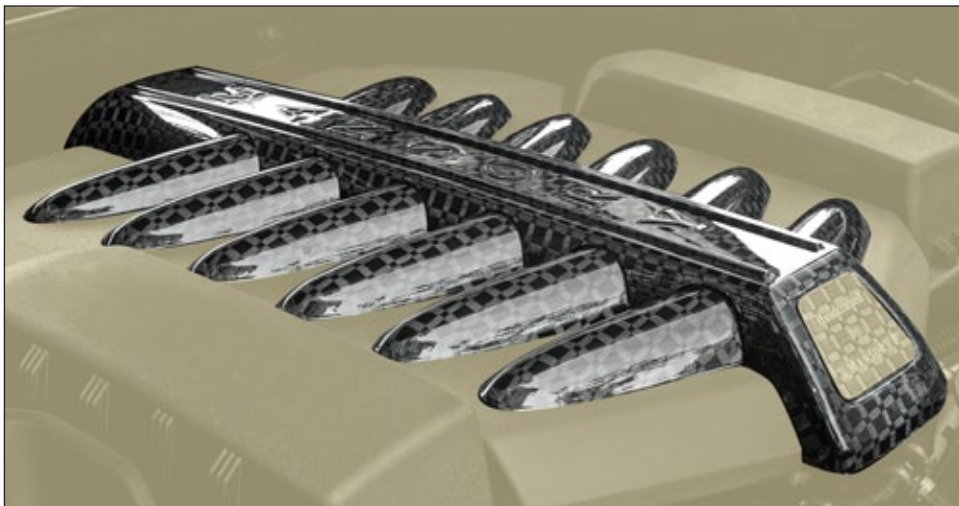

Engine cover ..... RRW 240 741
with MANSORY logo
visible carbon fibre primed without clear coat