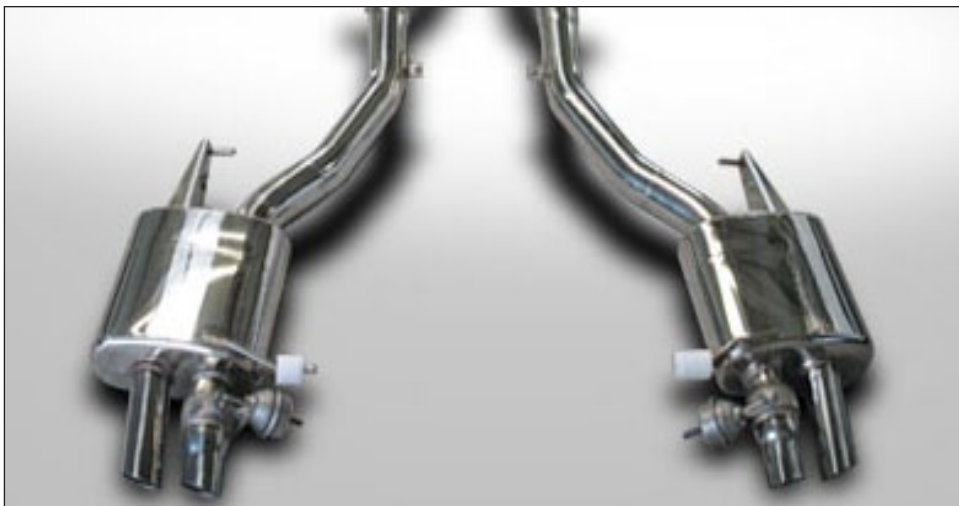

Exhaust mufflers

RRD 221 019