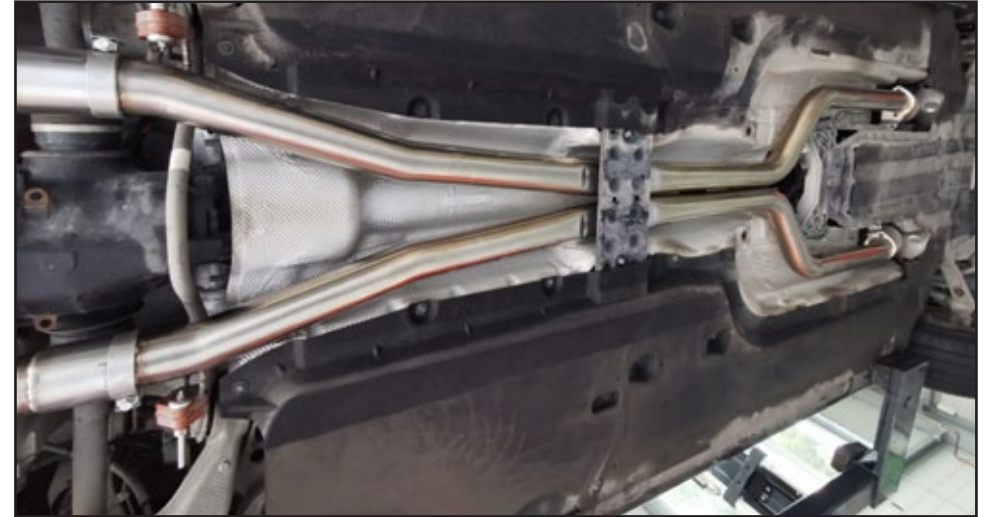

Middle pipes without muffler

RRW 222 019