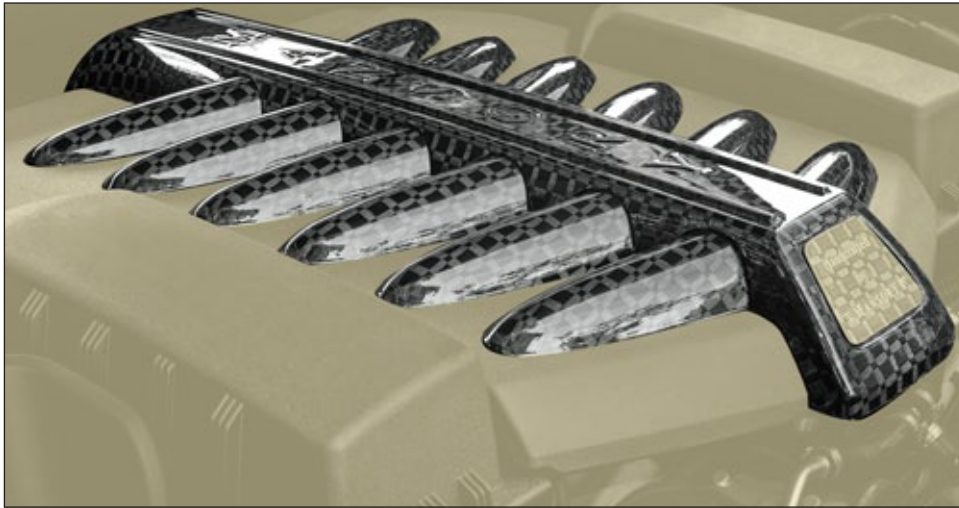

Engine cover

with MANSORY logo
visible carbon fibre primed without clear coat

RRW 240 741