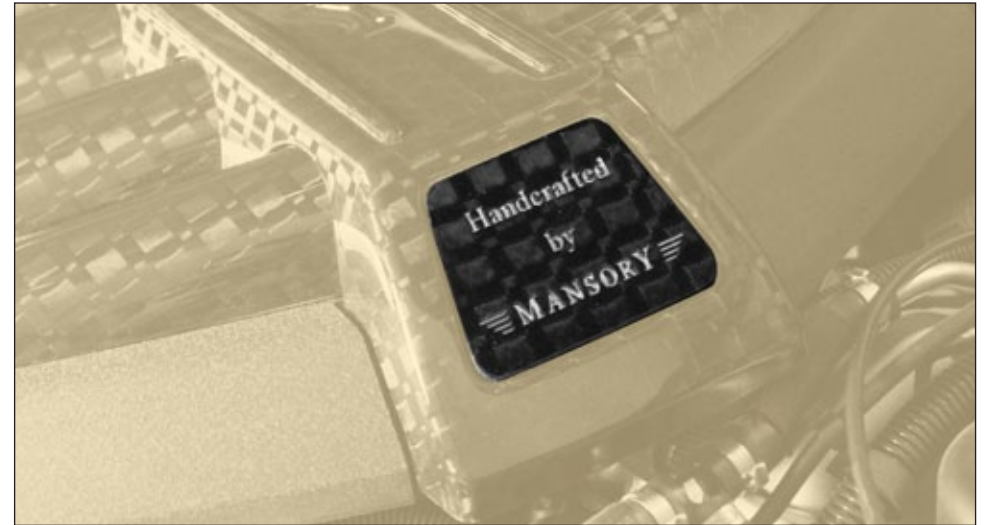

MANSORY emblem for engine cover with engraved logo

visible carbon fibre primed without clear coat
(replacement of original RR logo)

RRW 240 761