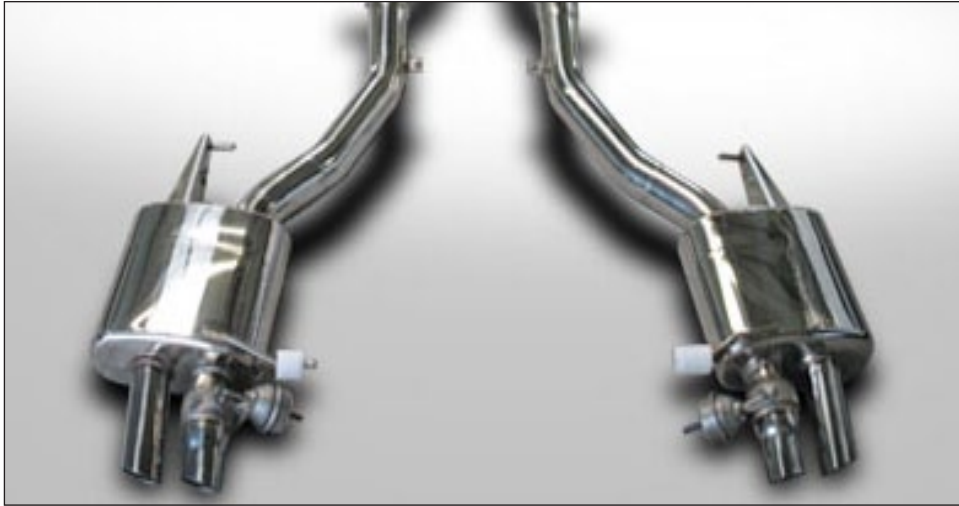

Exhaust mufflers

RRD 221 019