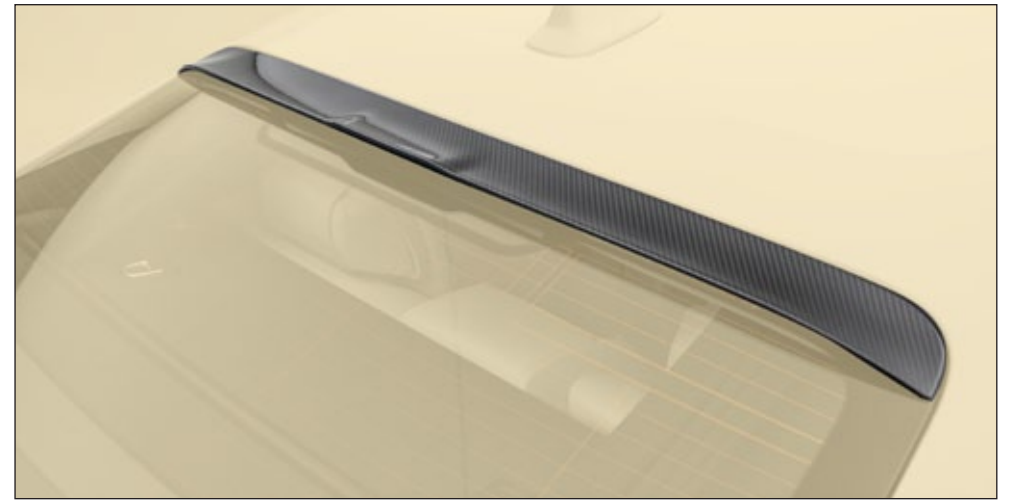

NEW Roof spoiler - carbon
visible carbon fibre primed without clear coat
ⓘ not compatible with DAWN

RRW 640 841

*matte coating on request - All listed carbon fibre parts are produced from standard MANSORY Carbon fibre fine (T200), or like the same carbon fibre as OEM standard parts. Prices and technical specifications are subject to change without prior notice, errors reserved.