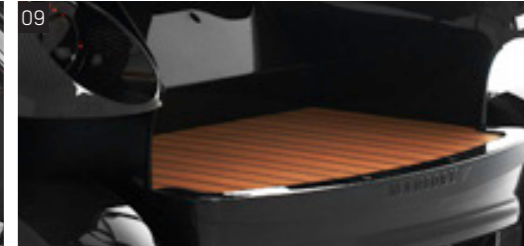

01

01

01 FRONT & BONNET

Mansory style front panel and bonnet including headlamps and fixings. Handcrafted in carbon fiber and clear coated.
Order number: 261021

Painted custom color.
Order number: 261022

02 FRONT CABIN PIECE

Handcrafted in carbon fiber and clear coated.
Order number: 261025

Painted custom color (Not carbon).
Order number: 261026

03

03 FRONT WINGS

Handcrafted in carbon fiber and clear coated.
Order number: 261023 (set)

Painted custom color (Not carbon).
Order number: 261024 (set)

05 RIMS

Rims and hubcaps painted custom color.

Order number: 224010 (set of 4)

02

04

04 SIDE MIRROR

Handcrafted in carbon fiber and clear coated.
Order number: 264010 (set)

Painted custom color (Not carbon).
Order number: 264011 (set)

05

06 MANSORY SILL COVER

Handcrafted in carbon fiber and clear coated with Mansory logo.
Order number: 263010 (set)

Painted custom color.
Order number: 263011 (set)

07

08

07 FRONT MUDGUARD

Handcrafted in carbon fiber and clear coated.
Order number: 261010 (set)

Painted custom color (Not carbon).
Order number: 261011 (set)

08 REAR MUDGUARD

Handcrafted in carbon fiber and clear coated.
Order number: 262010 (set)

Painted custom color (Not carbon).
Order number: 262011 (set)

06

06

09 TEAK FLOOR

Teak wood floor, with optional white or black joint between the rods.

Front.
Order number: 246010 (white) 246011 (black)

Rear loading area.
Order number: 246012 (white) 246013 (black)

2+2 rear floor.
Order number: 246014 (white) 246015 (black)

09

09

09