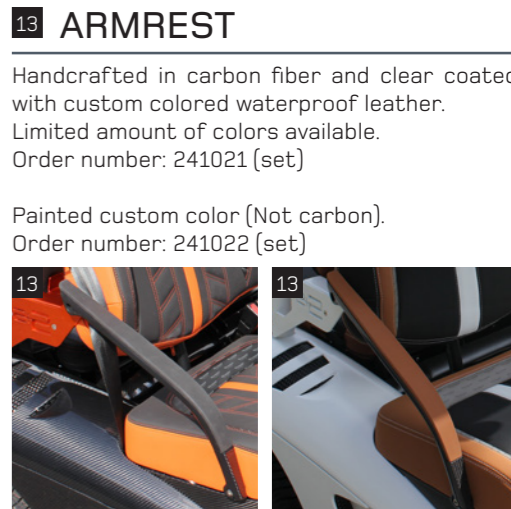

01 REAR BODY

Mansory style rear body (LH + RH side + seat section) Handcrafted in carbon fiber and clear coated. Sill cover (shown) not included, Order number: 262023

Painted custom color.
Order number: 262024

02 REAR BUMPER

Diffuser style Mansory rear bumper. Handcrafted in carbon fiber and clear coated. Order number: 262021

Painted custom color.
Order number: 262022

03 LOAD AREA SIDES

Handcrafted in carbon fiber and clear coated.

Order number: 262040 (set)

04 REAR SERVICE HATCH

Handcrafted in carbon fiber and clear coated.

Order number: 262041

05 UTILITY BOX

Handcrafted in carbon fiber and clear coated. Order number: 262025

Painted custom color (Not carbon).
Order number: 262026

06 BUMPER TRIM

Handcrafted in carbon fiber and clear coated. Order number: 262030
Painted custom color.
Order number: 262031

Original Garia bumper trim, painted custom color.
Order number: 262032

07 GOLFBAG CARRIERS

Golfbag carriers covered in carbon fiber and clear coated for a complete look.

Order number: 297030 (set)

08 CUSTOM SEAT 1 COLOR

Original Garia seat in custom waterproof leather. Limited amount of colors available. Matching or contrast stitching.

Order number: 241001 (2 seat) 241010 (2+2)

09 CUSTOM SEAT 2 COLORS

Original Garia seat in 2 tones of custom waterproof leather. Limited amount of colors available. Matching or contrast stitching.

Order number: 241002 (2 seat) 241011 (2+2)

10 MANSORY STITCHING

Mansory style multi colored inserts and stitchings. Only in connection with custom seat 1 color or custom seat 2 color.

Order number: 241096 (2 seat) 241097 (2+2)

11 CUSTOM STITCHING

Custom stitching design. Only in connection with custom seat 1 color or custom seat 2 color.

Order number: 241098 (2 seat) 241099 (2+2)

12 PEDALS