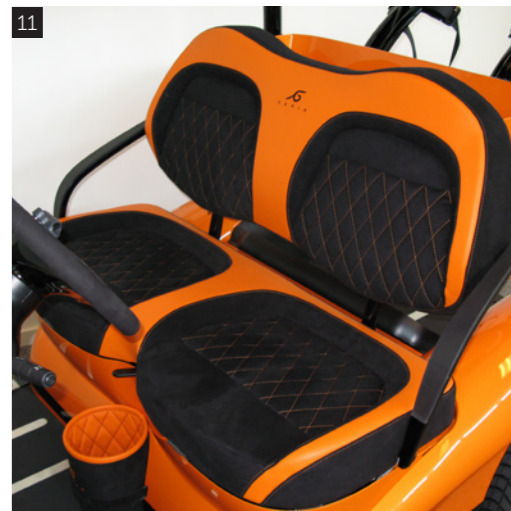

01 REAR BODY

Mansory style rear body (LH + RH side + seat section) Handcrafted in carbon fiber and clear coated. Sill cover (shown) not included, Order number: 262023

Painted custom color.
Order number: 262024

02 REAR BUMPER

Diffuser style Mansory rear bumper. Handcrafted in carbon fiber and clear coated. Order number: 262021

Painted custom color.
Order number: 262022

03 LOAD AREA SIDES

Handcrafted in carbon fiber and clear coated.

Order number: 262040 (set)

04 REAR SERVICE HATCH

Handcrafted in carbon fiber and clear coated.

Order number: 262041

05 UTILITY BOX

Handcrafted in carbon fiber and clear coated. Order number: 262025

Painted custom color (Not carbon).
Order number: 262026

06 BUMPER TRIM

Handcrafted in carbon fiber and clear coated. Order number: 262030
Painted custom color.
Order number: 262031

Original Garia bumper trim, painted custom color.
Order number: 262032

07 GOLFBAG CARRIERS

Golfbag carriers covered in carbon fiber and clear coated for a complete look.

Order number: 297030 (set)

08 CUSTOM SEAT 1 COLOR

Original Garia seat in custom waterproof leather. Limited amount of colors available. Matching or contrast stitching.

Order number: 241001 (2 seat) 241010 (2+2)

09 CUSTOM SEAT 2 COLORS

Original Garia seat in 2 tones of custom waterproof leather. Limited amount of colors available. Matching or contrast stitching.

Order number: 241002 (2 seat) 241011 (2+2)

10 MANSORY STITCHING

Mansory style multi colored inserts and stitchings. Only in connection with custom seat 1 color or custom seat 2 color.

Order number: 241096 (2 seat) 241097 (2+2)

11 CUSTOM STITCHING

Custom stitching design. Only in connection with custom seat 1 color or custom seat 2 color.

Order number: 241098 (2 seat) 241099 (2+2)

12 PEDALS