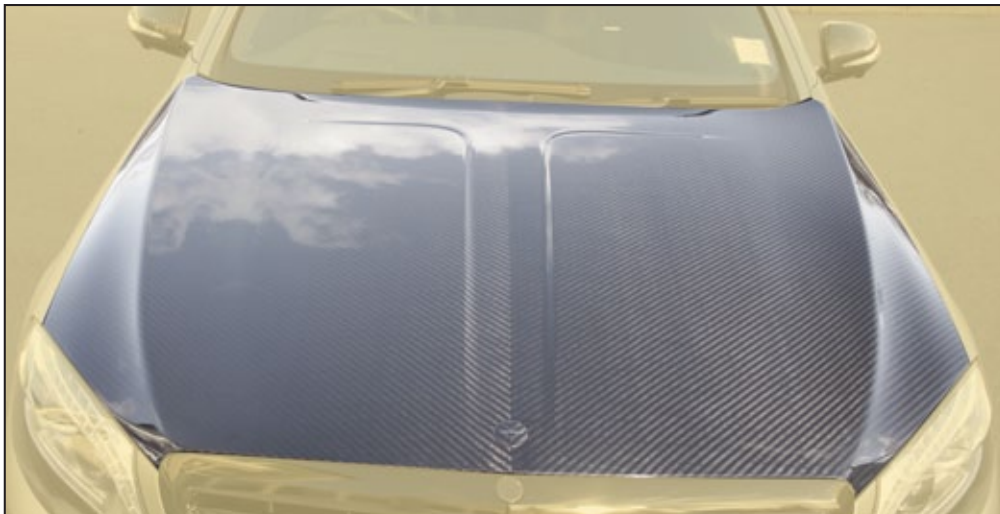

Engine bonnet I, visible carbon 222 210 001
visible carbon fibre primed without clear coat
Engine bonnet I, primed 222 210 002
not visible carbon fibre primed