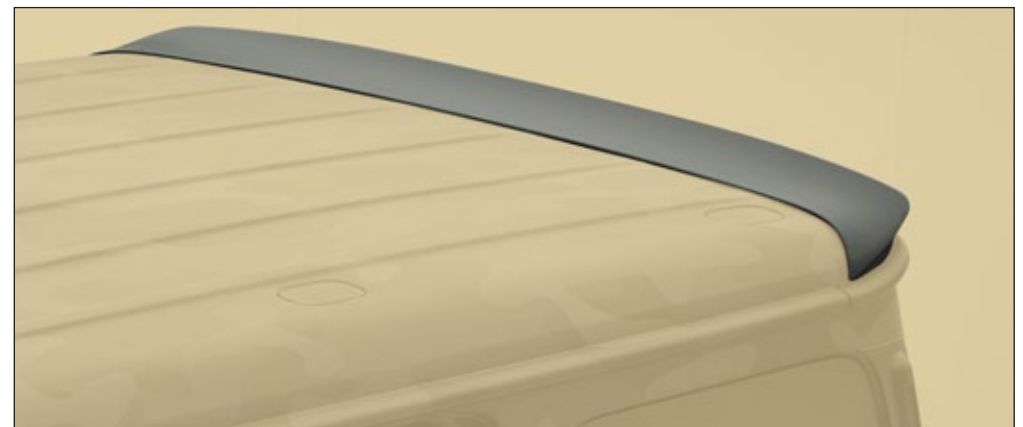

Roof wing
visible carbon fibre primed without clear coat
primed not visible carbon fibre without clear coat

NG63 630 841

NG63 630 842

ⓘ not compatible with Cabrio