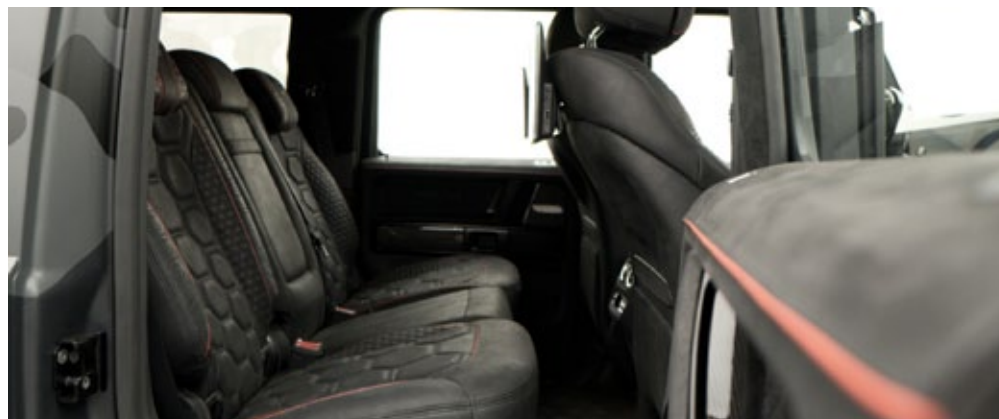

NG63 351 444

⚠ modification only, OE-part required

Entrance panels

NG63 395 301

4 parts set - left & right, visible carbon fibre, with MANSORY logo

Illuminated entrance panels

NG63 395 351

4 parts set - left & right, visible carbon fibre, with illuminated MANSORY logo