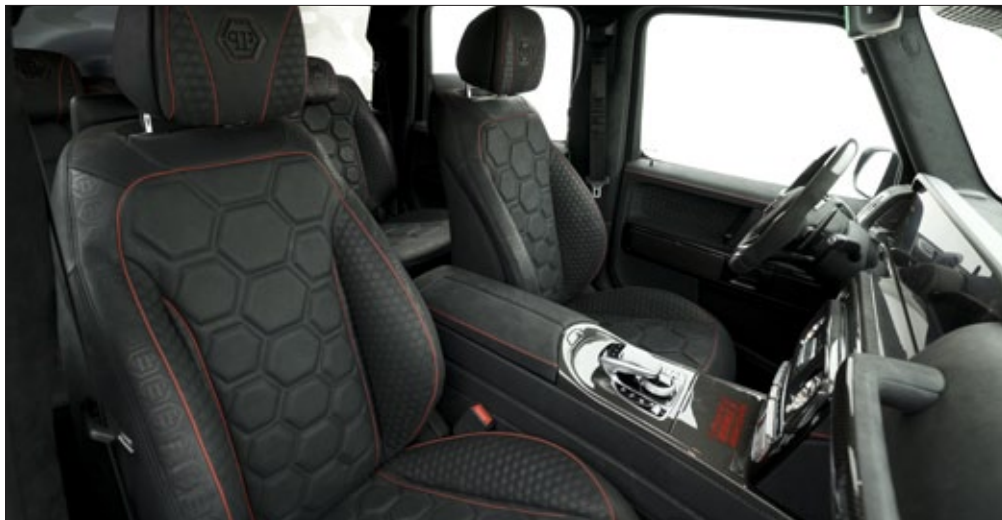

Interior individualized modification

NG63 300 000

Complete refined interior, by exclusive leather sorts, combination on customers request.

Sport steering wheel

leather / carbon

NG63 351 441

leather / leather