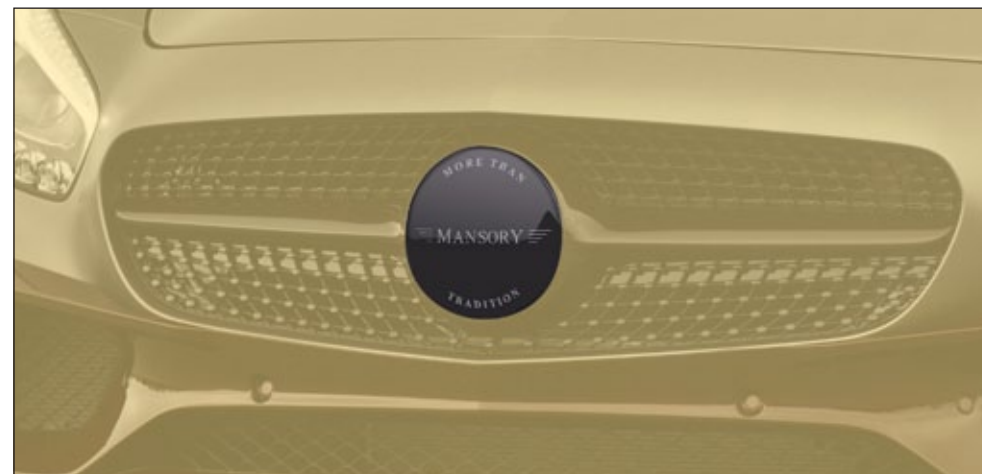

Front grill mask emblem with MANSORY Branding

MMB 102 351