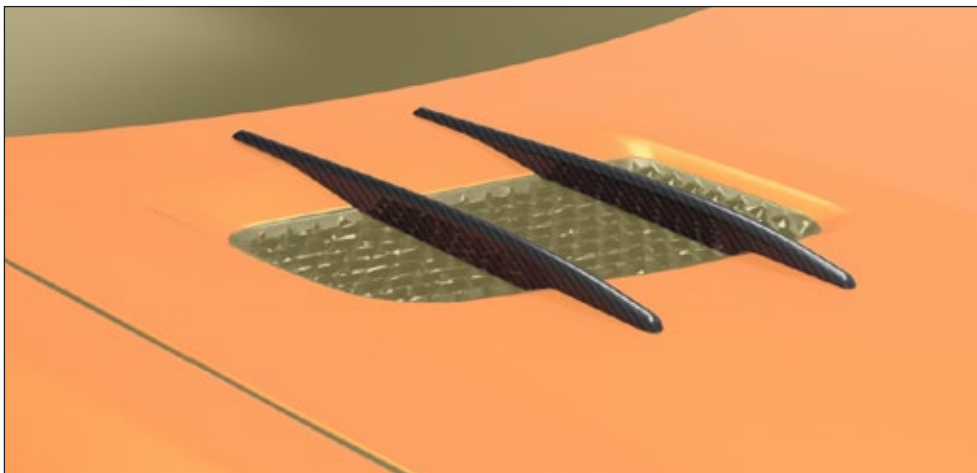

- side skirts lip - visible carbon fibre primed without clear coat

Rear bumper:

- fog and reverse light
- air outtake splitter - visible carbon fibre primed without clear coat
- diffuser visible carbon fibre primed without clear coat
- exhaust blinds

C190 102 881

visible carbon fibre primed without clear coat

Side skirts

C190 595 121

side skirts lip - visible carbon fibre primed without clear coat

Diffuser for OEM rear bumper

C190 802 891

- visible carbon fibre primed without clear coat
- exhaust blinds

ⓘ **assumption of reflectors from original rear bumper**

Engine bonnet primed

C190 210 002

bonnet - not visible carbon fibre primed
 air intake / outtake visible carbon fibre primed without clear coat

Engine bonnet

C190 210 001

visible carbon fibre primed without clear coat
 air outtake fin covers, center air intake - visible carbon fibre primed without clear coat

Splitter for OEM engine bonnet

C190 210 102

visible carbon fibre glossy*
 4 parts