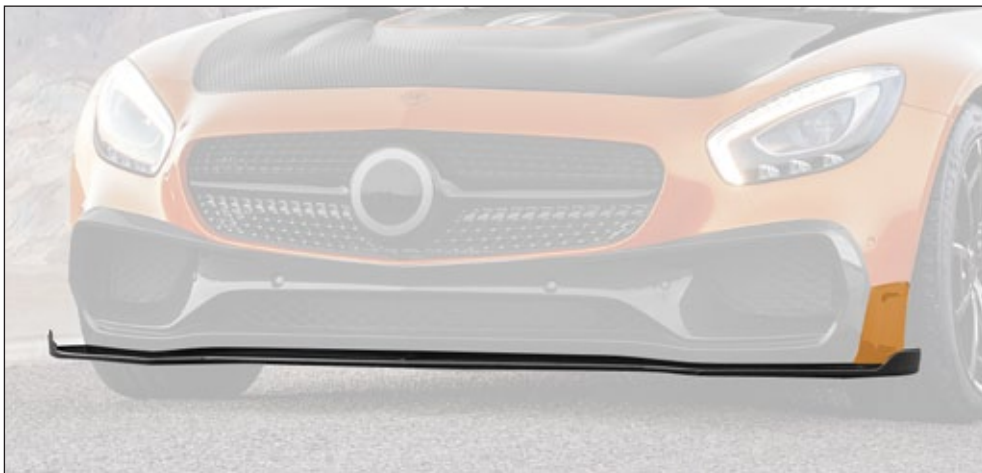

Add on parts for front bumper - low side flaps

C190 102 891

front lip - visible carbon fibre primed without clear coat
front bumper extension part - not visible carbon fibre