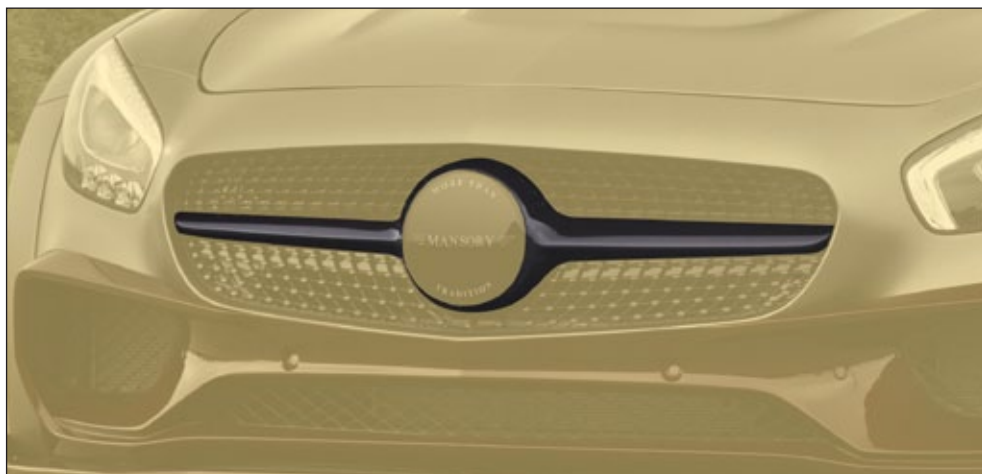

Front grill mask
visible carbon fibre glossy*

C190 102 331