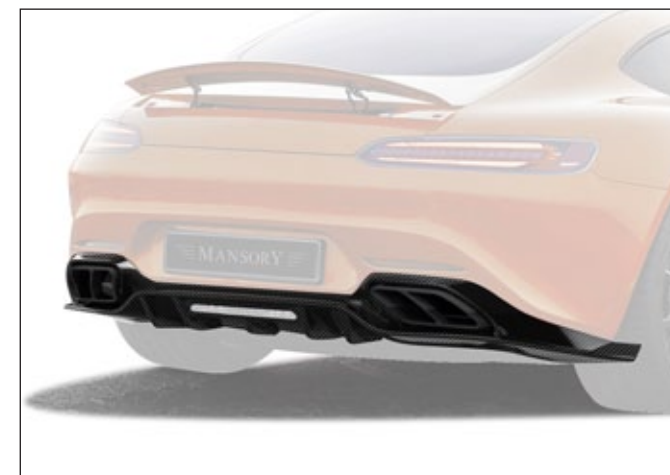

Add on parts for front bumper - high side flap

C190 102 991

front lip - visible carbon fibre primed without clear coat
front bumper extension part - not visible carbon fibre

Add on parts for front bumper:

C190 102 881

visible carbon fibre primed without clear coat

Side skirts

C190 595 121

side skirts lip - visible carbon fibre primed without clear coat

Diffuser for OEM rear bumper

C190 802 891

- visible carbon fibre primed without clear coat
- exhaust blinds