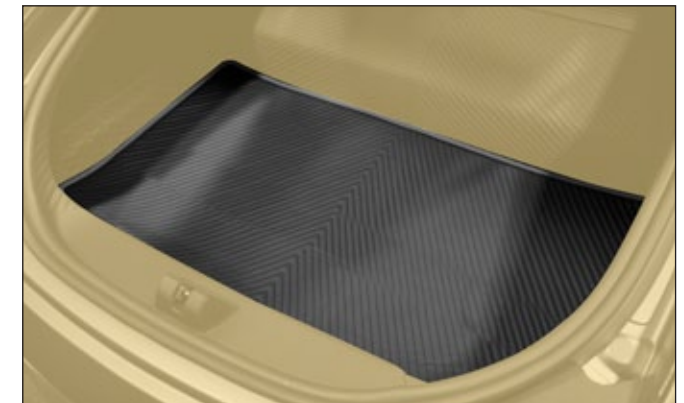

Trunk mat leather

with logo

C190 368 778

Trunk mat velour

with logo

C190 368 758

*matte coating on request - All listed carbon fibre parts are produced from standard MANSORY Carbon fibre fine (T200), or like the same carbon fibre as OEM standard parts. Prices and technical specifications are subject to change without prior notice, errors reserved.