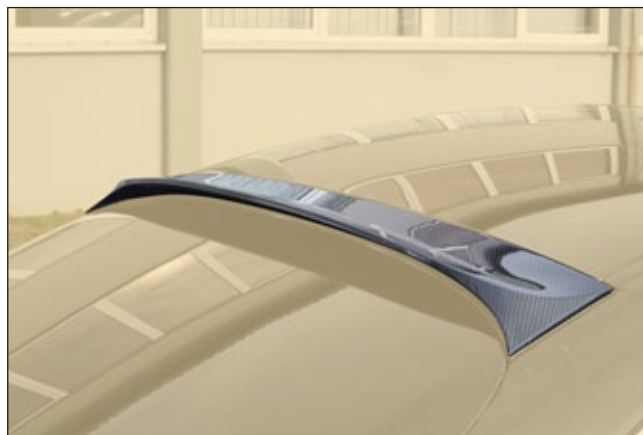

2 parts set - left & right  
visible carbon fibre glossy\*

C253 182 891

**Diffuser**

visible carbon fibre primed without clear coat

C253 802 891

**Roof spoiler cover**

visible carbon fibre glossy\*

C253 630 751