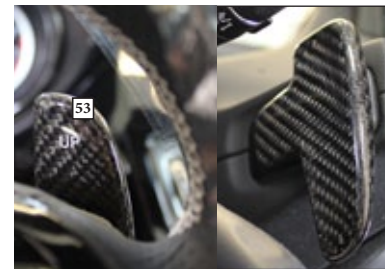

53. Shift paddles 218 350 011

2 parts set - carbon
visible carbon fibre glossy*

↳ modification only, OE-part required