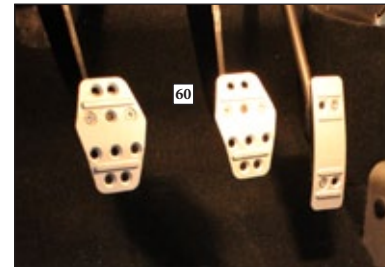

also compatible without MANSORY bodykit

52. Shape for steering wheel

visible carbon fibre ELI 350 751

piano black painted ELI 350 756

also compatible without MANSORY bodykit

59. Individualized floor mats

ELI 357 758

2 front individualized floormats

also compatible without MANSORY bodykit

60. Aluminium race pedats

ELI 367 M17

3 parts set, for manual transmission

ELI 367 A17

2 parts set, for automatic transmission

also compatible without MANSORY bodykit