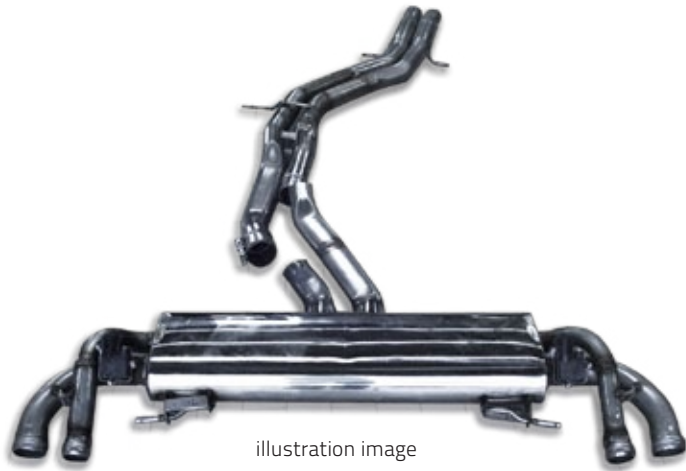

Logo emblems for engine cover 636 246 871
 2 parts set - left & right
 visible carbon fibre primed without clear coat

*matte coating on request - All listed carbon fibre parts are produced from standard MANSORY Carbon fibre fine (T200), or like the same carbon fibre as OEM standard parts. Prices and technical specifications are subject to change without prior notice, errors reserved.