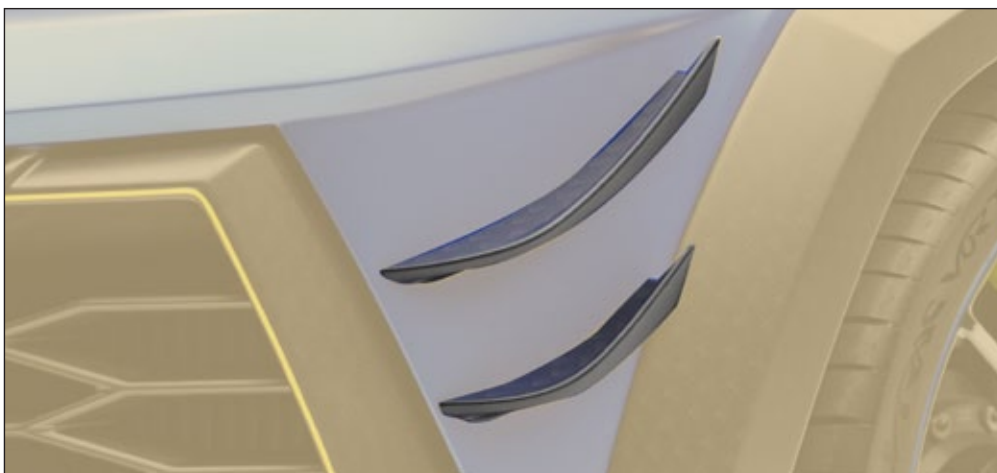

Race flaps - CARBON

visible carbon fibre primed without clear coat, 4 parts set - left & right

Not Compatible for car with front assistant

636 102 771