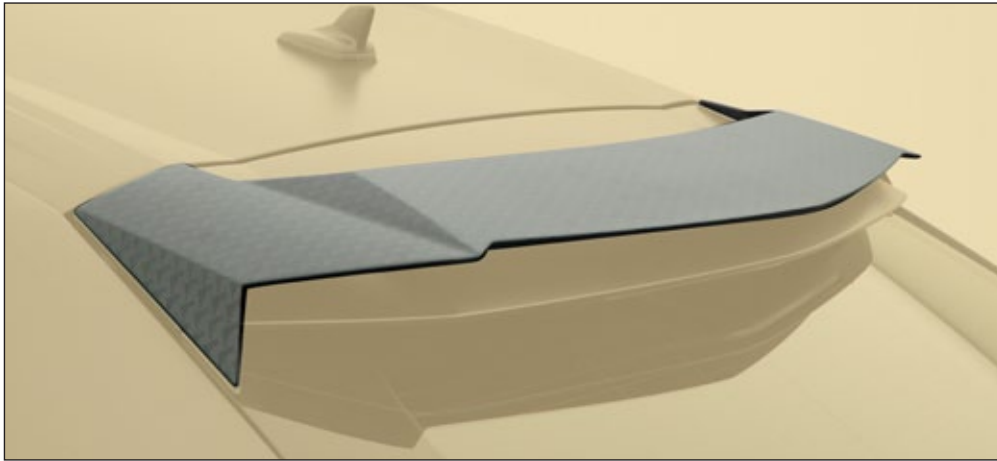

Roof spoiler

636 830 771

visible carbon fibre primed without clear coat