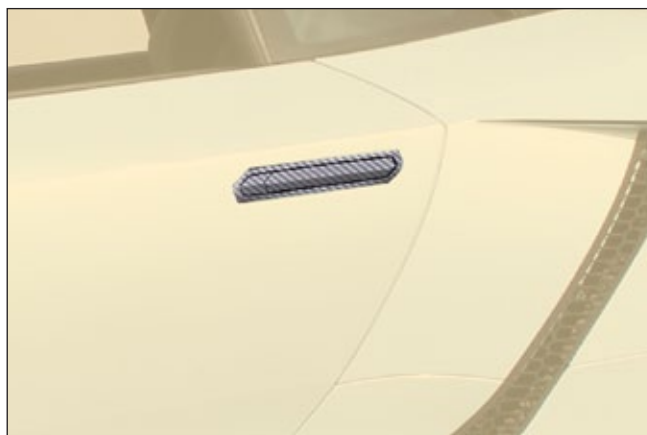

Carbon door handle

610 530 012

2 parts set - left & right,
visible carbon fibre primed without clear coat