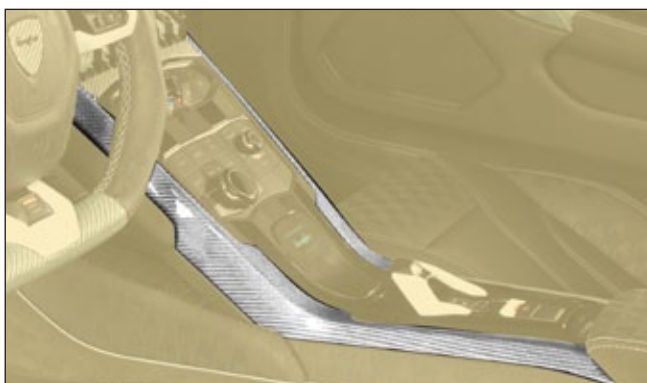

Middle console frame 610 363 751
visible carbon fibre