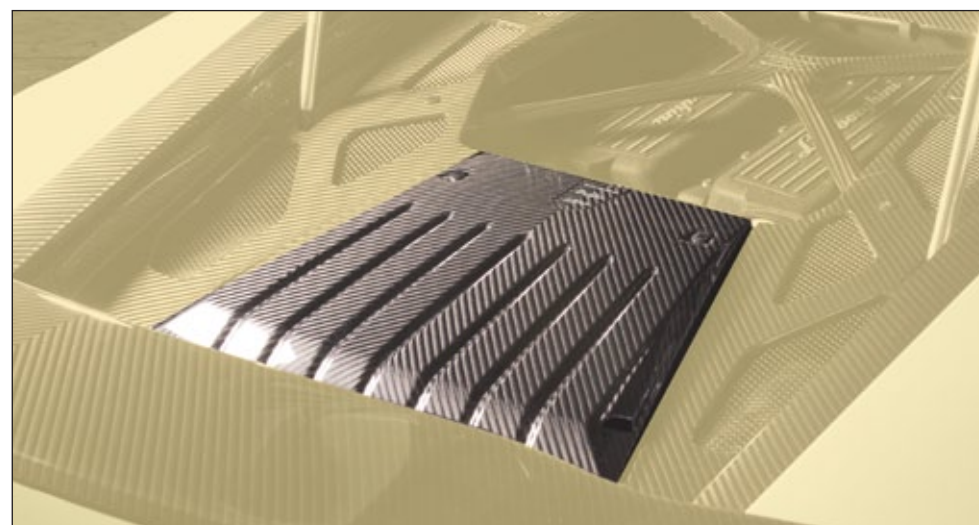

Carbon engine middle section cover

610 240 841

visible carbon fibre primed without clear coat

ⓘ not compatible with SPYDER