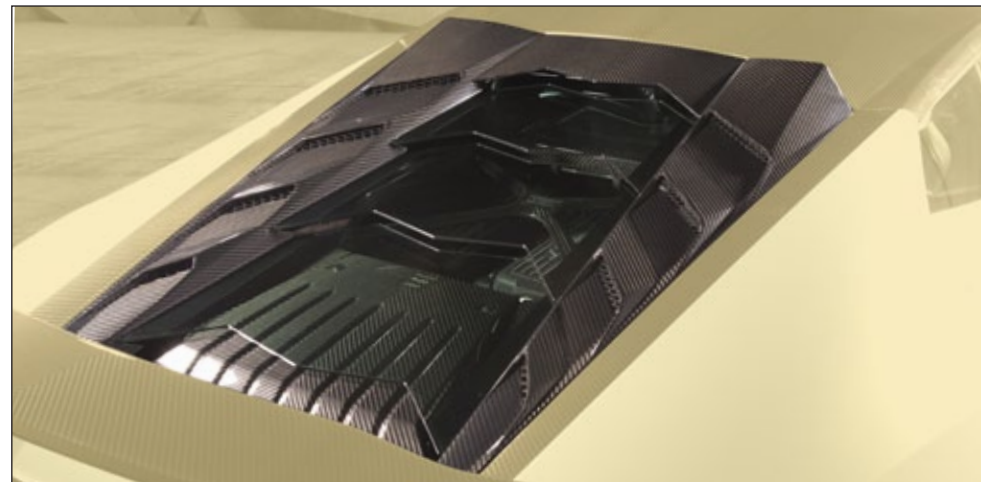

Rear performance wing

610 830 301

1 part, visible carbon fibre primed without
clear coat, (wing, foots)

Mirror housing

610 522 201

4 parts set - left & right,
 visible carbon fibre glossy*
 (mirror cover, mirror foot)