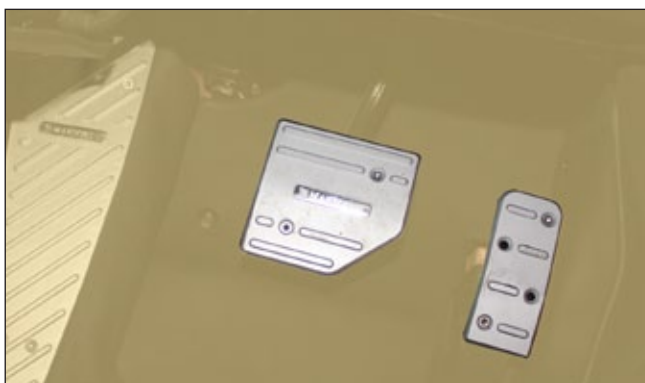

Pedal pads, LHD

610 367 117

2 parts set
Consisting acceleration & brake pedal
made of anodized aluminium.