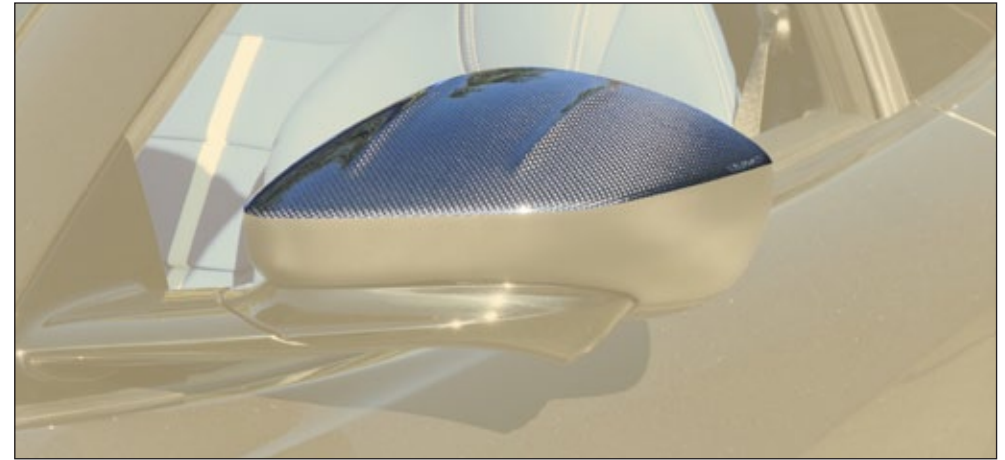

812 802 881

Side skirts

812 595 001

visible carbon fibre primed without clear coat

2 parts set - left & right

Mirror LHD cover for cars till end of 2019

812 52L 751

2 parts set - left & right,
visible carbon fibre glossy*, with logo