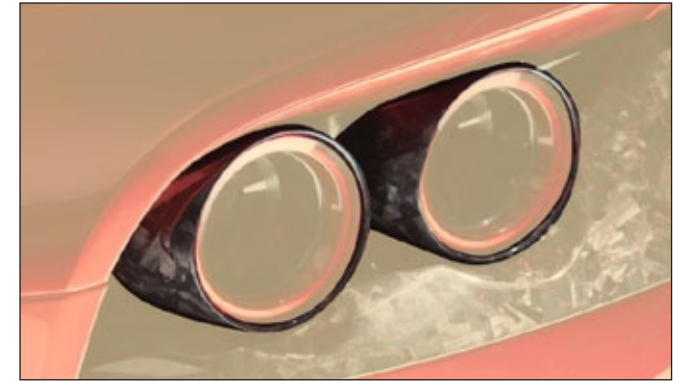

Front light air vents top

812 110 101

visible carbon fibre primed without clear coat
2 parts set - left & right

Rear bumper air outtake grills

812 802 251

visible carbon fibre primed without clear coat,
2 parts set - left & right