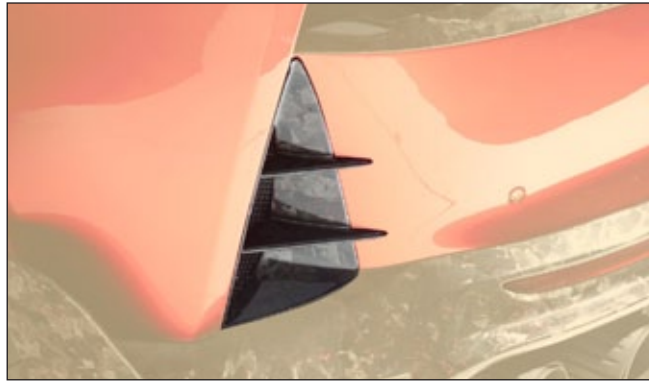

Front light air vents top

812 110 101

visible carbon fibre primed without clear coat
2 parts set - left & right

Rear bumper air outtake grills

812 802 251

visible carbon fibre primed without clear coat,
2 parts set - left & right