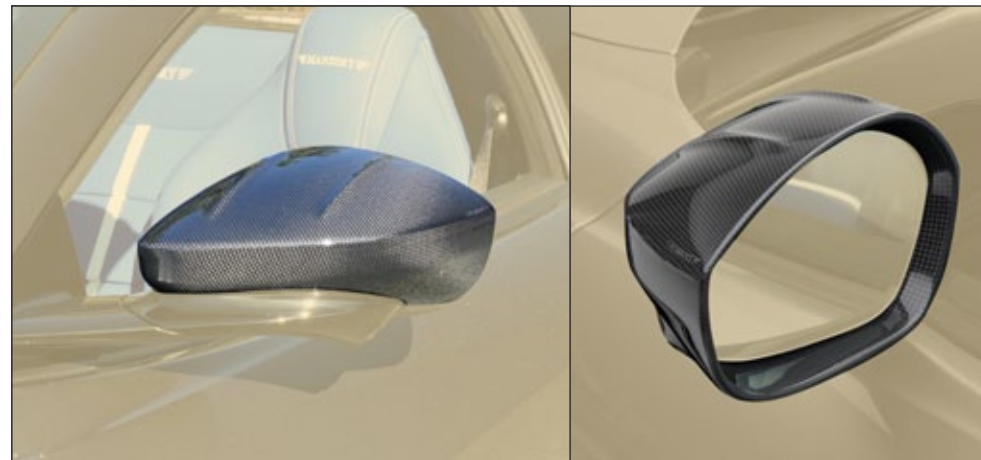

3 parts set - visible carbon fibre primed without clear coat
with logo

Rear wing - 812 GTS

812 830 371

visible carbon fibre primed without clear coat
with logo

Mirror LHD cover for GTS

812 54L 751

2 parts set - left & right,
visible carbon fibre glossy*, with logo