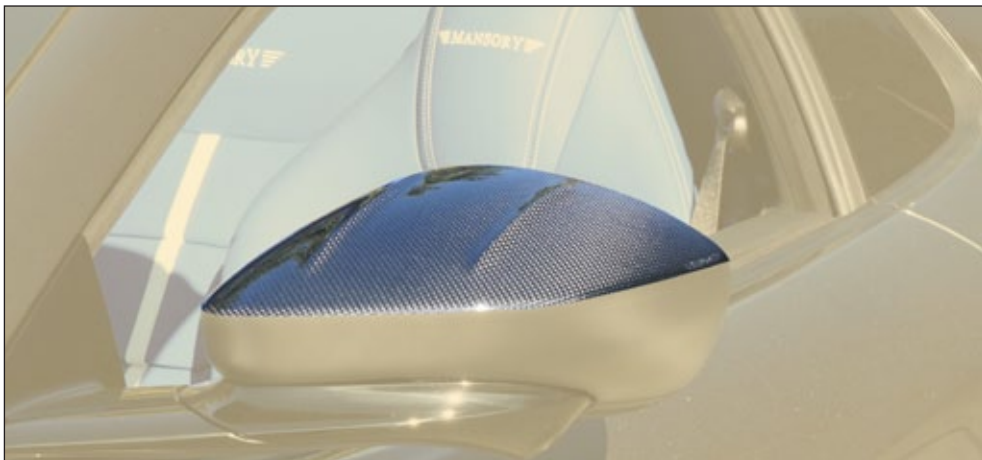

Mirror LHD cover for GTS

812 54L 751

2 parts set - left & right,
visible carbon fibre glossy*, with logo