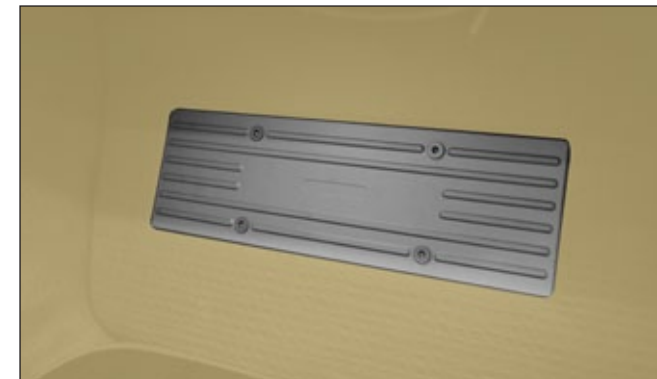

Passenger foot rest 812 367 137

Aluminium anodized Foot Rest (1 piece)