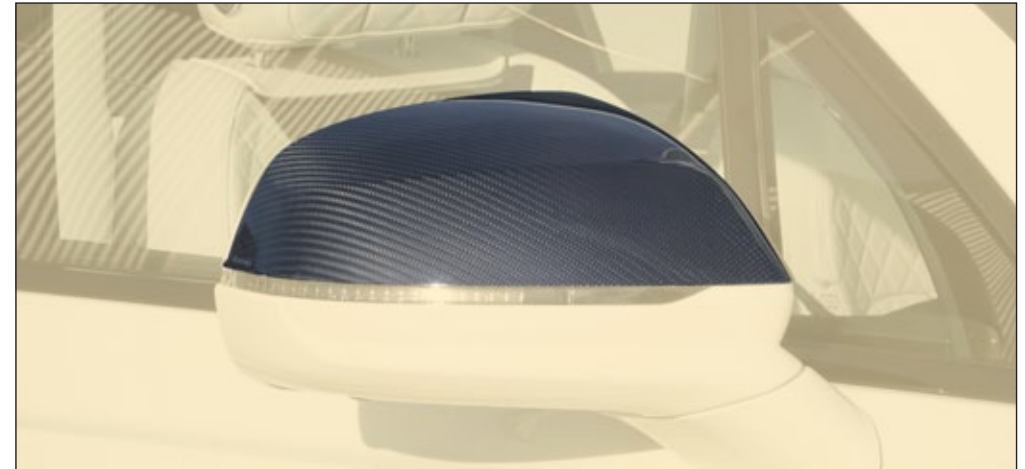

ⓘ **compatible only with MANSORY WIDE BODY KIT**

**Carbon mirror cover II. - with blind spot assistant**

BNB 522 301

with MANSORY logo, 2 parts set - left & right

visible carbon fibre glossy\*

**Carbon mirror cover I. - with blind spot assistant**