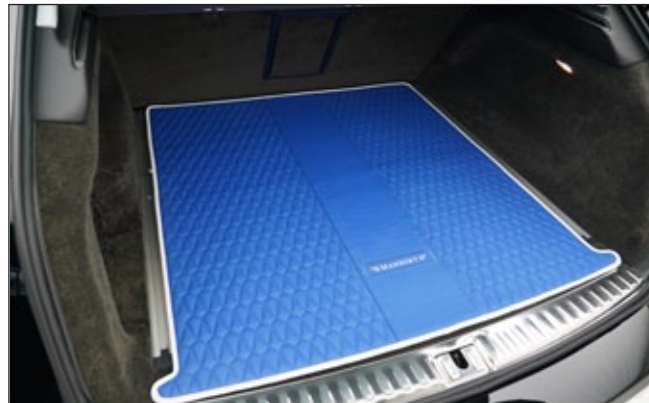

Exclusive leather trunk mat BNB 368 760
with MANSORY logo stitching
Special designs optionally available on customers request.