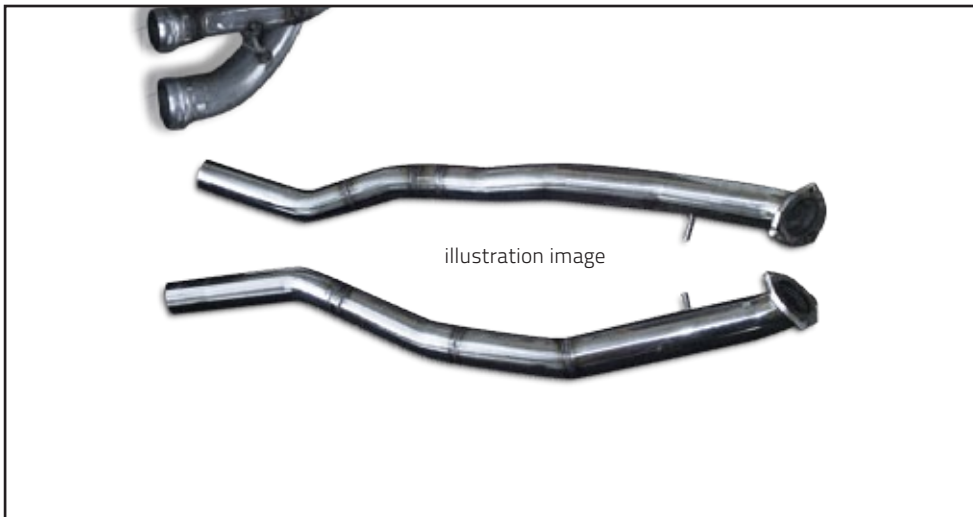

Down pipe without Cat - V8

3S3 222 219

Down pipe without Cat - W12

3S3 222 229