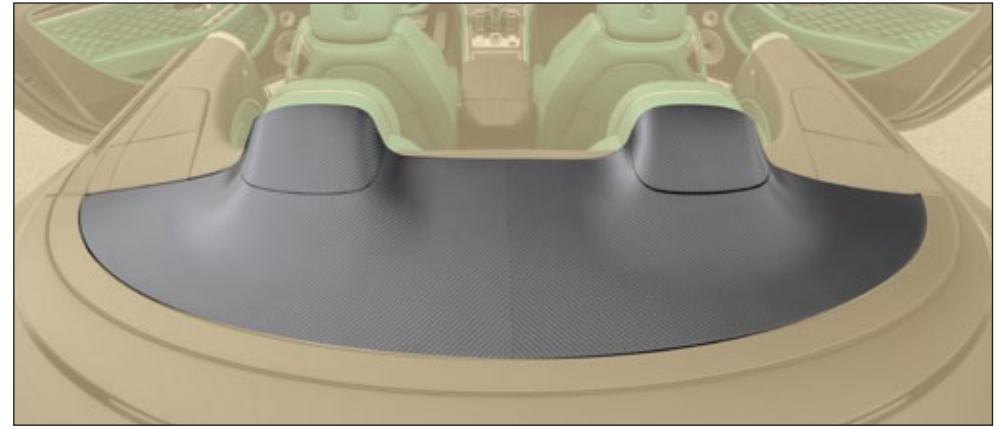

3S3 522 211

Carbon mirror housing
2 parts set - left & right,
visible carbon fibre glossy*

3S3 522 201

Performance wing for GTC

3S3 831 331

3 parts set, (wing, foots)
 visible carbon fibre without clear coat
 ✘ **Not compatible with GT**