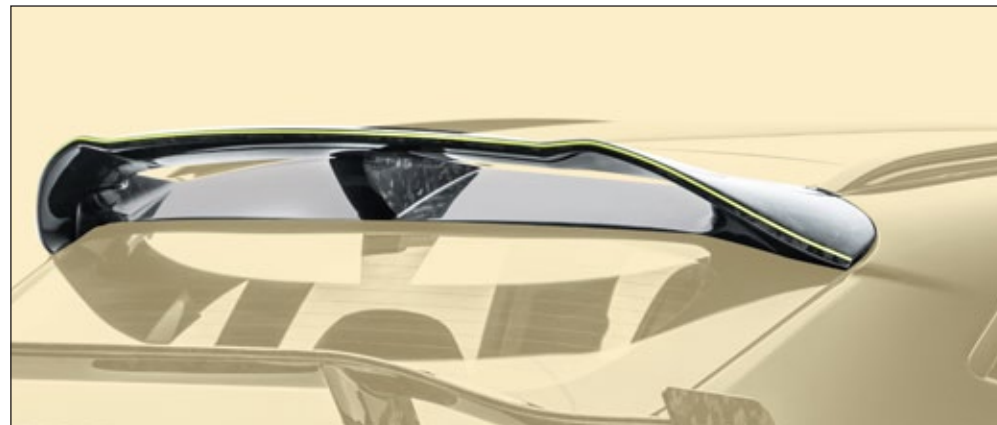

Roof spoiler
2 parts set - up & down, with logo
visible carbon fibre without clear coat

DBX 630 771

Air outtake splitter
2 parts set - left & right,
visible carbon fibre without clear coat

DBX 802 251

Set of logos for front and rear bumper - carbon
2 parts set - front & rear, with silver logo
visible carbon fibre glossy*