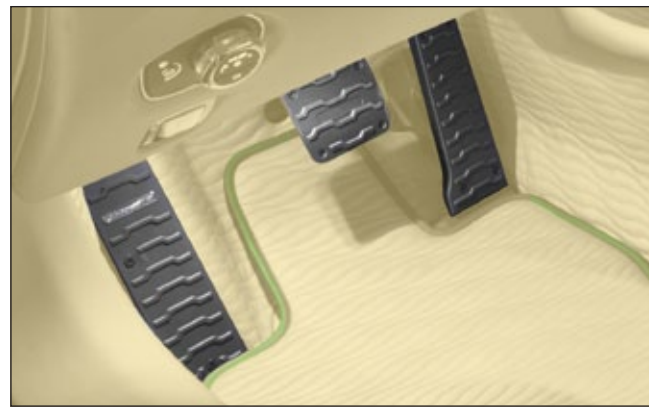

Pedal Set ..... DBX 367 127

3-parts, footrest, accelerate- and break pedals with MANSORY logo aluminium punched