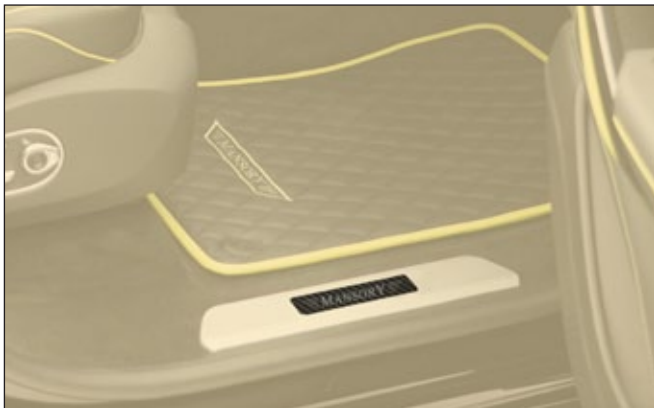

Entrance panels with MANSORY logo ..... DBX 395 351

4 parts set - left & right, visible carbon fibre with silver MANSORY Logo