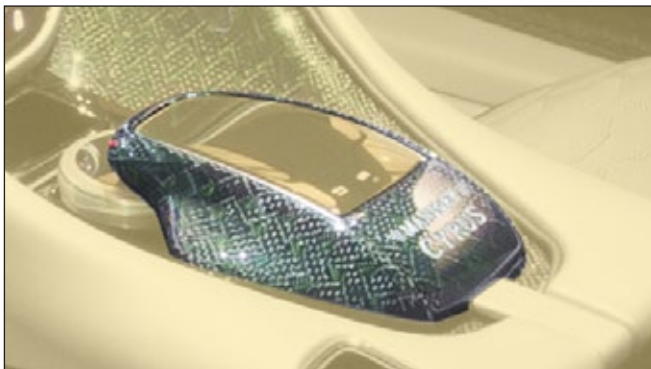

Gearshift lever D11 363 011
designed gear shift lever
visible carbon fibre without clear coat
(C) modification only, OE-part required