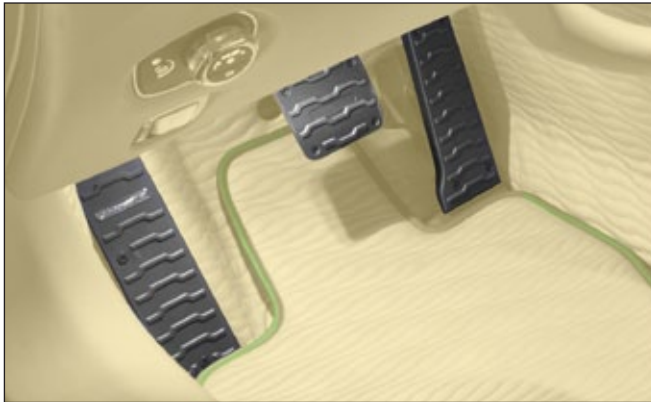

with MANSORY Logo D11 395 355

↻ modification only, OE-part required

Complete trim interior set in carbon fibre D11 300 001

kinds of material and colour selectable

↻ modification only, OE-part required

Pedal Set D11 367 127
 3-parts, footrest, accelerate-
 and break pedals with MANSORY logo
 aluminium punched

Exclusive velour floor mats - nubuck edging D11 367 758
 4-parts set, with MANSORY logo stitching
Exclusive velour floor mats - leather edging
 4-parts set, with MANSORY logo stitching D11 367 759

Exclusive velour trunk mat - nubuck edging D11 368 758
 with MANSORY logo stitching
Exclusive velour trunk mat - leather edging D11 368 759
 with MANSORY logo stitching