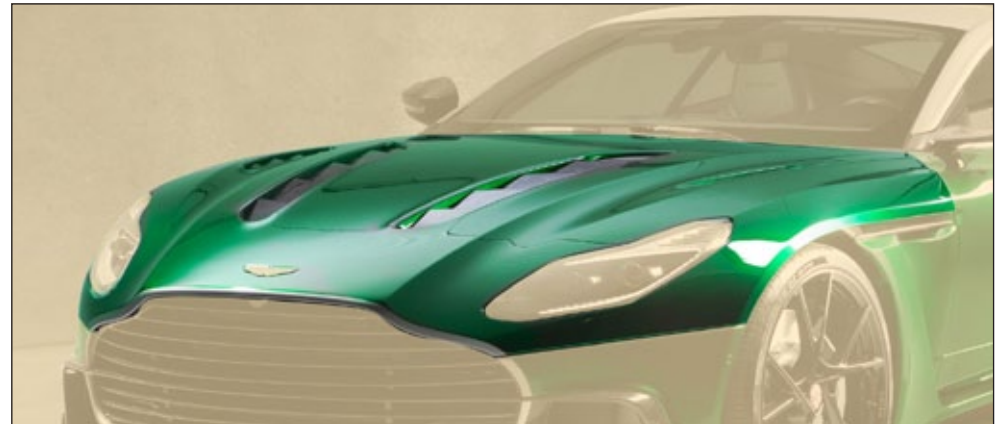

*Original mounting points

Side skirts

D11 595 002

4 parts set - left & right,

side skirts with lip visible carbon fibre
without clear coat

Engine bonnet

D11 110 001

visible carbon fibre without clear coat